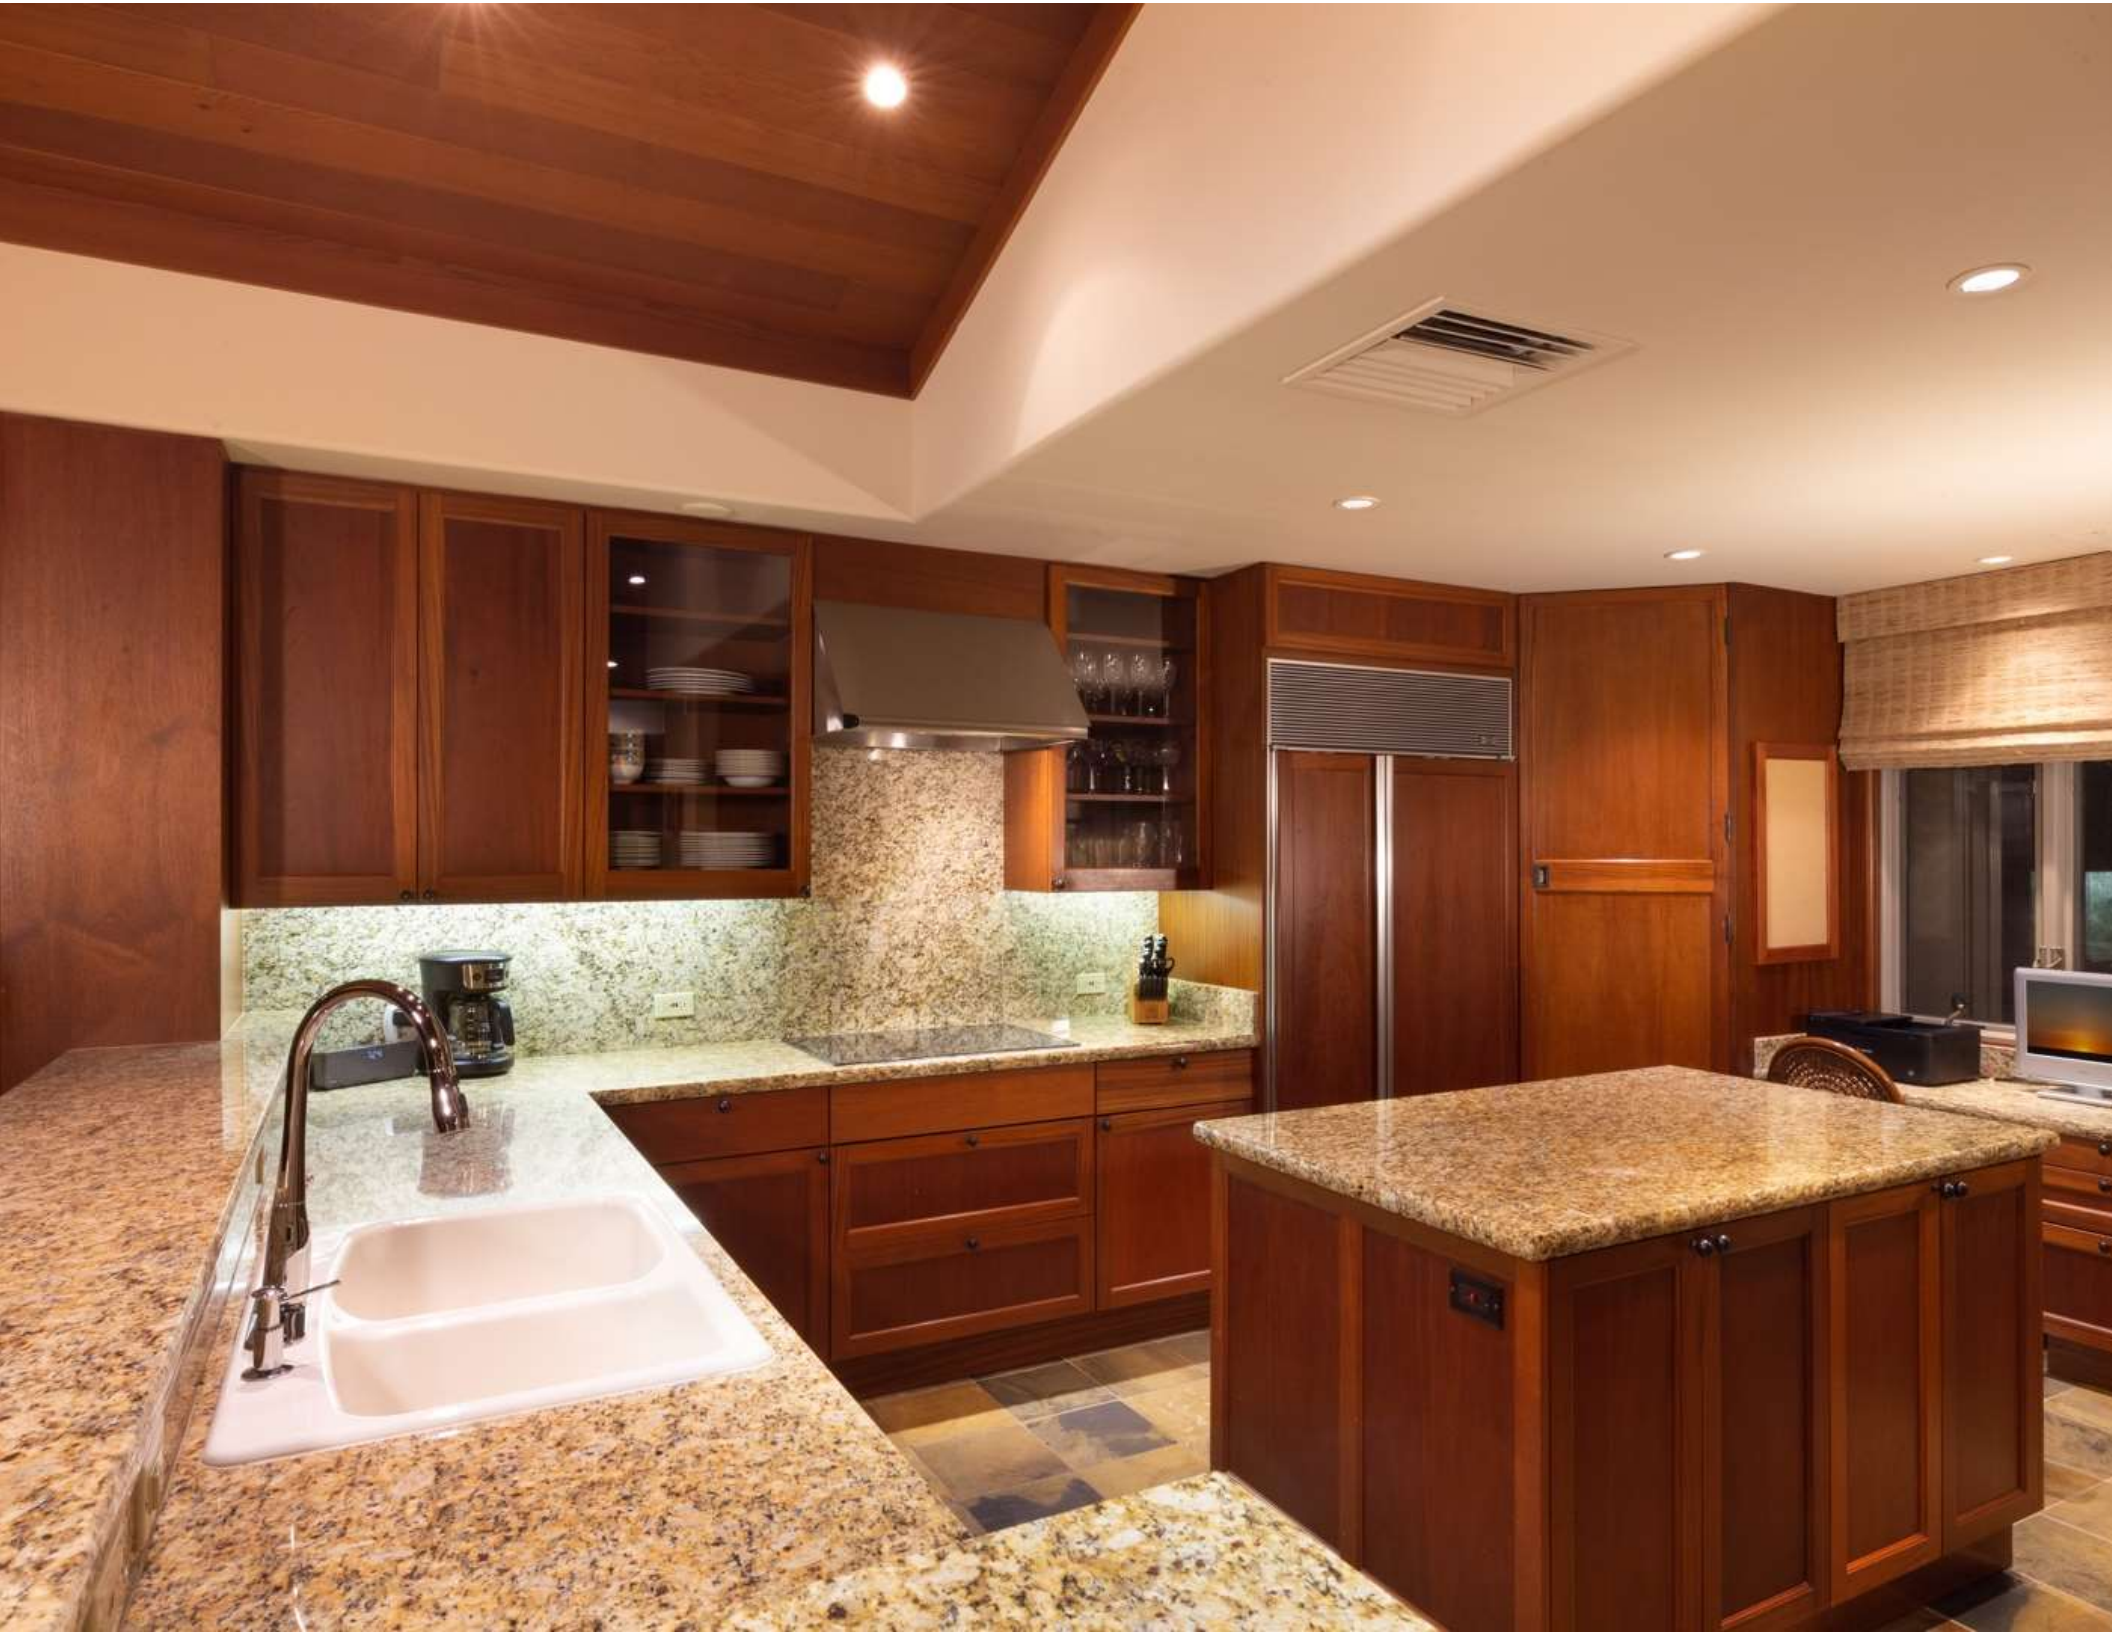

Enjoy panoramic ocean views from each spacious lanai while at the built-in gas barbecue or private lawn which give this villa the feel and spaciousness of a private home.

Comfortable for up to eight guests as the villa has ample bedding and the high quality linens of a fine hotel. The Master bath features a Hualalai Signature outdoor garden shower and deep soaking tub. The kitchen is fully equipped and the entertainment system includes high definition, flat screens, and high speed wireless is throughout the villa.

Bedding

King	2	Twin	2
Queen		Pull out sofa	
Full			

FOUR SEASONS
RESORT
HUALALAI

FOUR SEASONS
RESORT
HUALALAI

FOUR SEASONS
RESORT
HUALALAI

7 FT 

introducing
THE
COFFEE BAR
BIG ISLAND COFFEE MONSTERS
4 SHOTS + ESPRESSO
IN ONE BAR
100% Hawaiian Coffee!